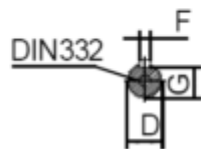

Data Sheet

Article number: 250301850426

Description: Kleedrive T3C 180M-4 18.5KW 1400 rpm
3x400/690V 50HZ IP55 B34 Eff=92,6%

Measures

A = 279	F = 14	P =
AA = 354	G = 42.5	R =
AC = Ø360	H = 180	S = -
AD = 445	HD = 265	T =
B = 241	K = Ø15	TBH = 187
C = 121	L = 687	TBS = 160
D = Ø48	M =	TBW = 162
E = 110	N =	